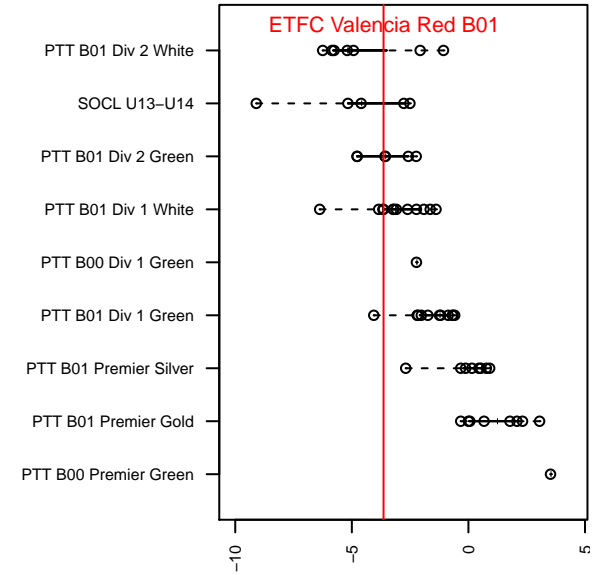

**attack and defense rating
relative to others at age
and all opponents in last 13 months**